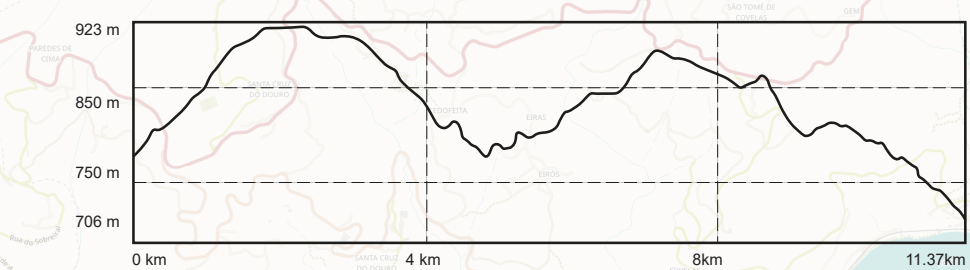

# RALITERRAS<sup>®</sup> D'ABOBOREIRA

AMARANTE / BAIÃO / MARCO DE CANAVESES

PROVA ESPECIAL DE CLASSIFICAÇÃO  
SPECIAL STAGE

4 - BAIÃO | 27 ABR | 10:45 | 11.37km  
27 APR

SS Special Stage		Tactical Operational Command Vehicle	
Road Section		Medical Intervention Car	
Rece Route		Normal Ambulance	
Alternative Route		Fire Fighting Vehicle	
Radio Point		Extrication Vehicle	
Road Book Box		Towing	
Time Control		Fire Fighting Operator	
SS Start			
SS Flying Finish			
STOP			

0km 0.4km 0.8km 1.6km