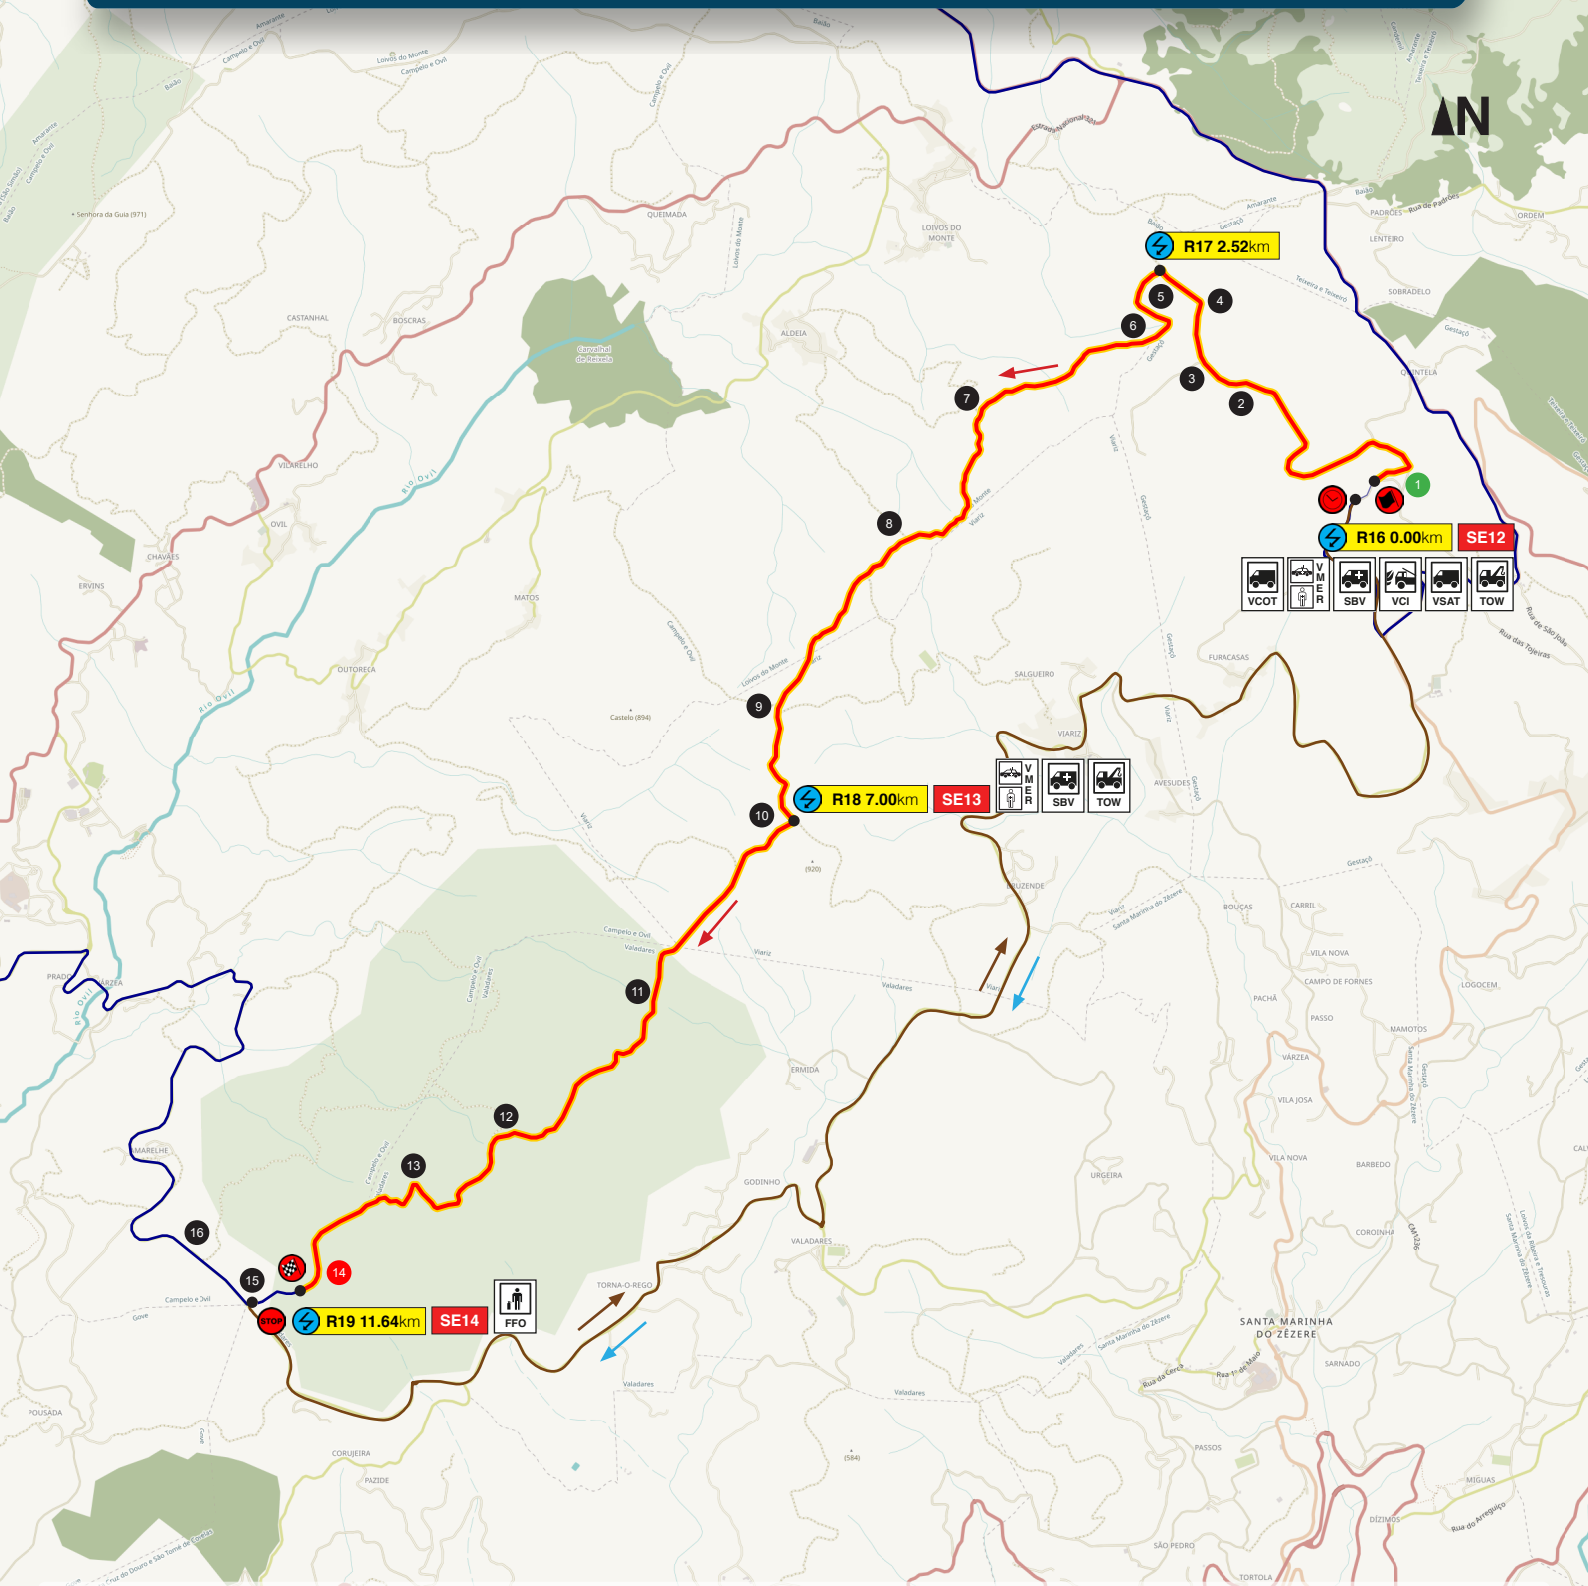

26/27  
ABRIL  
2024

# RALITERRAS<sup>®</sup> D'ABOBOREIRA

AMARANTE / BAIÃO / MARCO DE CANAVESES

PROVA ESPECIAL DE CLASSIFICAÇÃO  
SPECIAL STAGE

4 - BAIÃO | 27 ABR | 10:45 | 11.37km  
27 APR

SS Special Stage		Tactical Operational Command Vehicle	
Road Section		Medical Intervention Car	
Rece Route		Normal Ambulance	
Alternative Route		Fire Fighting Vehicle	
Radio Point		Extrication Vehicle	
Road Book Box		Towing	
Time Control		Fire Fighting Operator	
SS Start			
SS Flying Finish			
STOP			

0km 0.4km 0.8km 1.6km